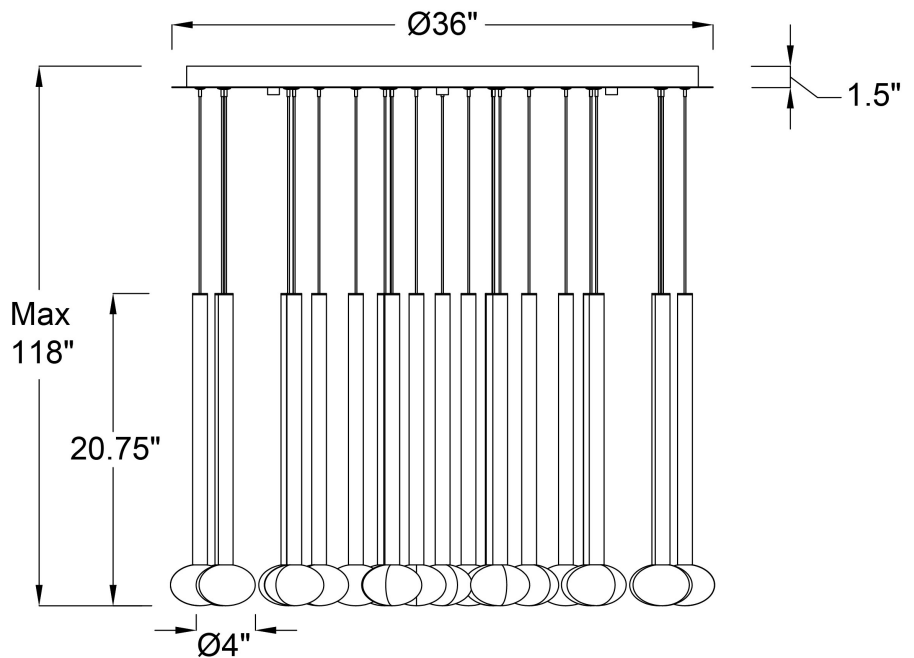

Soffio, 25 Light Round LED Chandelier, Plated Brushed Gold

Specifications:

- Model#: 12111-07
- Finish: Plated Brushed Gold
- Glass/Shade: Clear Ribbed Glass
- Material: Metal, Aluminum, Glass
- Dimension: 36" D x 20.75" H
- Lamping: LED
- Wattage: 70W
- Voltage: 120-277V
- Color Temperature: 3000K
- CRI: 90
- Delivered Lumen: 1580Lm
- Dimmable: Yes
- Location: Dry
- Max. Hanging Height: 118"
- Canopy Dimension: 36" D
- Product Weight: 61 lbs.

Fixtures weighing 35lbs. or more must be supported and installed independently of the ceiling outlet (junction) box and require additional support in the ceiling where the fixture is being installed.